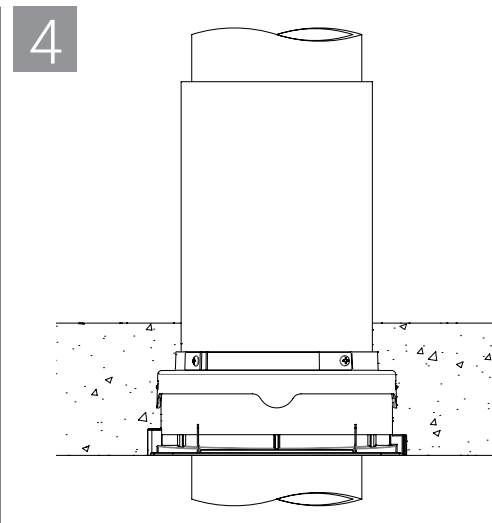

SpecSeal® Cast-In Device for 2", 3" & 4" Devices

Optional Steps For Trimming Device Height