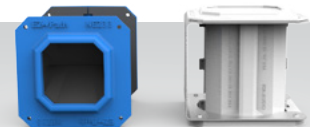

Non-Rated Devices

www.stifirestop.com
Toll Free: 1-800-992-1180