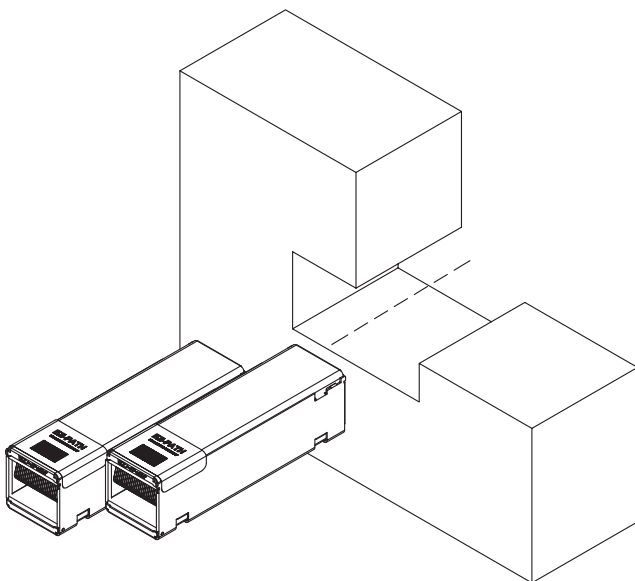

Application Sheet ZIS1282

### Opening dimensions

Dimensions		
	1 x EZD33T	2 x EZD33T
X	90mm +/- 5mm	90mm +/- 5mm
Y	90mm +/- 5mm	170mm +/- 5mm

1

2