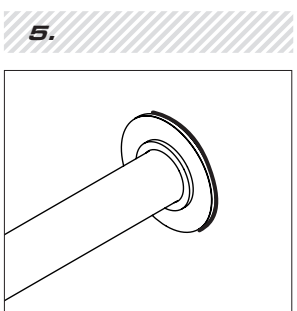

MFCW

MARINE WATERTIGHT FIRESTOP COLLARS

COLLAR ESTANCO AL AGUA
COLLIER ÉTANCHE

INSTALLATION INSTRUCTIONS With Weld Precaution

LIMITED WARRANTY: STI warrants that its products will be free of defects for one year from the date of purchase. In the event a product does not conform to this warranty, the sole and exclusive remedy is, at STI's option, replacement of the product or refund of the purchase price. The warranty provided herein shall be void and of no effect in the event that the product is not installed in accordance with STI's published instructions, listed systems and applicable building and safety codes. THIS WARRANTY IS IN LIEU OF ALL OTHER REPRESENTATIONS AND EXPRESSED OR IMPLIED WARRANTIES (including the implied warranties of merchantability or fitness for a particular use) AND UNDER NO CIRCUMSTANCES SHALL STI BE LIABLE FOR ANY DIRECT, INDIRECT, SPECIAL, INCIDENTAL OR CONSEQUENTIAL DAMAGES OR LOSSES, INCLUDING, WITHOUT LIMITATION, ANY LOSS OF REVENUE, PROFIT OR USE. Prior to use, the user shall determine the suitability of the product for its intended use, and the user assumes all risks and liability for subsequent use. No person other than an officer of STI is authorized to bind STI to any other warranty for any product for which this warranty is issued.