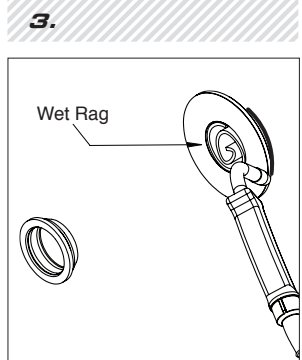

MFCW

MARINE WATERTIGHT FIRESTOP COLLARS

COLLAR ESTANCO AL AGUA
COLLIER ÉTANCHE

INSTALLATION INSTRUCTIONS With Weld Precaution

LIMITED WARRANTY: STI warrants that its products will be free of defects for one year from the date of purchase. In the event a product does not conform to this warranty, the sole and exclusive remedy is, at STI's option, replacement of the product or refund of the purchase price. The warranty provided herein shall be void and of no effect in the event that the product is not installed in accordance with STI's published instructions, listed systems and applicable building and safety codes. THIS WARRANTY IS IN LIEU OF ALL OTHER REPRESENTATIONS AND EXPRESSED OR IMPLIED WARRANTIES (including the implied warranties of merchantability or fitness for a particular use) AND UNDER NO CIRCUMSTANCES SHALL STI BE LIABLE FOR ANY DIRECT, INDIRECT, SPECIAL, INCIDENTAL OR CONSEQUENTIAL DAMAGES OR LOSSES, INCLUDING, WITHOUT LIMITATION, ANY LOSS OF REVENUE, PROFIT OR USE. Prior to use, the user shall determine the suitability of the product for its intended use, and the user assumes all risks and liability for subsequent use. No person other than an officer of STI is authorized to bind STI to any other warranty for any product for which this warranty is issued.