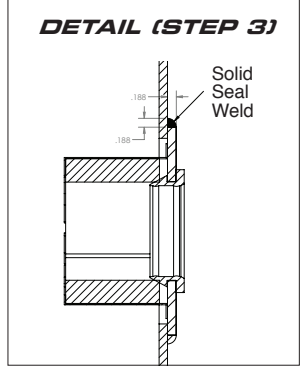

INSTALLATION INSTRUCTIONS With Weld Precaution

LIMITED WARRANTY: STI warrants that its products will be free of defects for one year from the date of purchase. In the event a product does not conform to this warranty, the sole and exclusive remedy is, at STI's option, replacement of the product or refund of the purchase price. The warranty provided herein shall be void and of no effect in the event that the product is not installed in accordance with STI's published instructions, listed systems and applicable building and safety codes. THIS WARRANTY IS IN LIEU OF ALL OTHER REPRESENTATIONS AND EXPRESSED OR IMPLIED WARRANTIES (including the implied warranties of merchantability or fitness for a particular use) AND UNDER NO CIRCUMSTANCES SHALL STI BE LIABLE FOR ANY DIRECT, INDIRECT, SPECIAL, INCIDENTAL OR CONSEQUENTIAL DAMAGES OR LOSSES, INCLUDING, WITHOUT LIMITATION, ANY LOSS OF REVENUE, PROFIT OR USE. Prior to use, the user shall determine the suitability of the product for its intended use, and the user assumes all risks and liability for subsequent use. No person other than an officer of STI is authorized to bind STI to any other warranty for any product for which this warranty is issued.