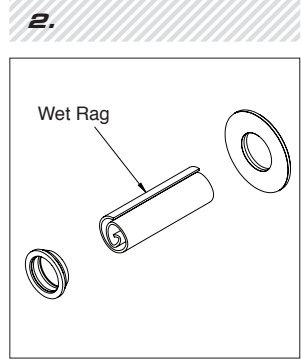

MFCW

MARINE WATERTIGHT FIRESTOP COLLARS

COLLAR ESTANCO AL AGUA
COLLIER ÉTANCHE

INSTALLATION INSTRUCTIONS With Weld Precaution

LIMITED WARRANTY: STI warrants that its products will be free of defects for one year from the date of purchase. In the event a product does not conform to this warranty, the sole and exclusive remedy is, at STI's option, replacement of the product or refund of the purchase price. The warranty provided herein shall be void and of no effect in the event that the product is not installed in accordance with STI's published instructions, listed systems and applicable building and safety codes. THIS WARRANTY IS IN LIEU OF ALL OTHER REPRESENTATIONS AND EXPRESSED OR IMPLIED WARRANTIES (including the implied warranties of merchantability or fitness for a particular use) AND UNDER NO CIRCUMSTANCES SHALL STI BE LIABLE FOR ANY DIRECT, INDIRECT, SPECIAL, INCIDENTAL OR CONSEQUENTIAL DAMAGES OR LOSSES, INCLUDING, WITHOUT LIMITATION, ANY LOSS OF REVENUE, PROFIT OR USE. Prior to use, the user shall determine the suitability of the product for its intended use, and the user assumes all risks and liability for subsequent use. No person other than an officer of STI is authorized to bind STI to any other warranty for any product for which this warranty is issued.