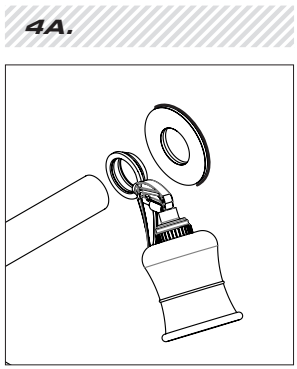

MFCW

MARINE WATERTIGHT FIRESTOP COLLARS

COLLAR ESTANCO AL AGUA
COLLIER ÉTANCHE

INSTALLATION INSTRUCTIONS With Weld Precaution

LIMITED WARRANTY: STI warrants that its products will be free of defects for one year from the date of purchase. In the event a product does not conform to this warranty, the sole and exclusive remedy is, at STI's option, replacement of the product or refund of the purchase price. The warranty provided herein shall be void and of no effect in the event that the product is not installed in accordance with STI's published instructions, listed systems and applicable building and safety codes. THIS WARRANTY IS IN LIEU OF ALL OTHER REPRESENTATIONS AND EXPRESSED OR IMPLIED WARRANTIES (including the implied warranties of merchantability or fitness for a particular use) AND UNDER NO CIRCUMSTANCES SHALL STI BE LIABLE FOR ANY DIRECT, INDIRECT, SPECIAL, INCIDENTAL OR CONSEQUENTIAL DAMAGES OR LOSSES, INCLUDING, WITHOUT LIMITATION, ANY LOSS OF REVENUE, PROFIT OR USE. Prior to use, the user shall determine the suitability of the product for its intended use, and the user assumes all risks and liability for subsequent use. No person other than an officer of STI is authorized to bind STI to any other warranty for any product for which this warranty is issued.