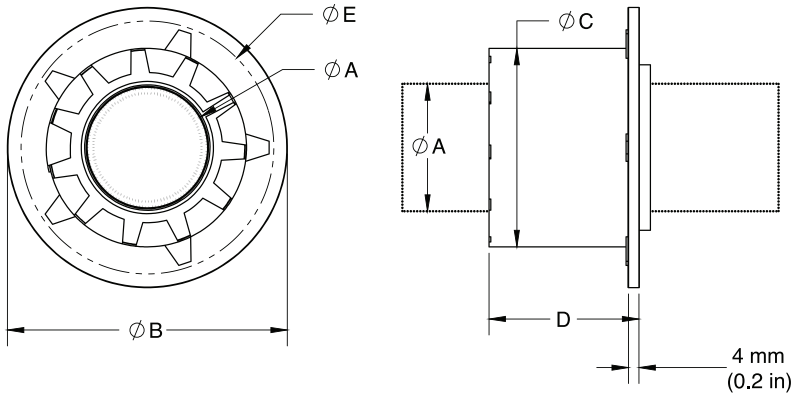

3.

3-A.

4.

WARRANTY INFORMATION: www.stimarine.com/legal/warranty

Somerville, NJ 08876 USA • US Toll Free: (800) 992-1180 • Outside US: +1 908 526 8000
www.stimarine.com • ZIS1087-2717

COLLAR DIMENSIONS:

	A		B		C		D		E	
	mm	in	mm	in	mm	in	mm	in	mm ± 5	in ± 0.2
MFC16W	16	0.6	71	2.8	34	1.3	70	2.8	44	1.7
MFC20W	20	0.8	77	3.0	39	1.5	70	2.8	48	1.9
MFC25W	25	1.0	82	3.2	45	1.8	70	2.8	53	2.1
MFC32W	32	1.3	88	3.5	52	2.0	70	2.8	60	2.4
MFC40W	40	1.6	102	4.0	57	2.2	70	2.8	68	2.7
MFC50W	50	2.0	112	4.4	81	3.2	60	2.4	90	3.5
MFC60W	60	2.4	121	4.8	95	3.7	60	2.4	100	3.9
MFC63W	63	2.5	130	5.1	100	3.9	60	2.4	103	4.1
MFC75W	75	3.0	142	5.6	112	4.4	60	2.4	115	4.5
MFC90W	90	3.5	165	6.5	124	4.9	60	2.4	130	5.1
MFC110W	110	4.3	183	7.2	143	5.6	60	2.4	150	5.9
MFC115W	115	4.5	186	7.3	148	5.8	60	2.4	165	6.5
MFC125W	125	4.9	202	8.0	161	6.3	116	4.6	175	6.9
MFC140W	140	5.5	218	8.6	175	6.9	116	4.6	190	7.5
MFC160W	160	6.3	245	9.6	196	7.7	116	4.6	210	8.3
MFC169W	169	6.7	275	10.8	200	7.9	116	4.6	220	8.7
MFC200W	200	7.9	315	12.4	249	9.8	140	5.5	250	9.8
MFC219W	219	8.6	345	13.6	263	10.4	140	5.5	270	10.6
MFC225W	225	8.9	350	13.8	271	10.7	140	5.5	275	10.8
MFC273W	273	10.7	400	15.7	316	12.4	140	5.5	323	12.7
MFC324W	324	12.8	450	17.7	368	14.5	140	5.5	370	14.6