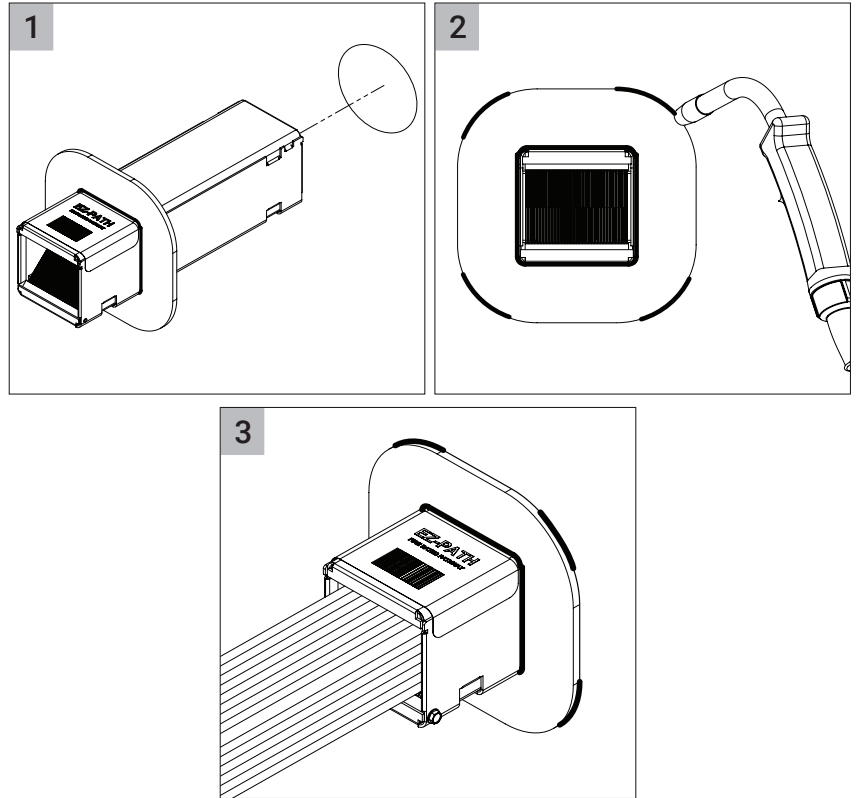

MDM300A Fire-Rated Cable Transit

MDM300A Solid Plate - Deck or Bulkhead Installation

MDM300A Solid Plate - Transit Dimensions

Note: Please refer to Type Approval Certificates for insulation requirements.