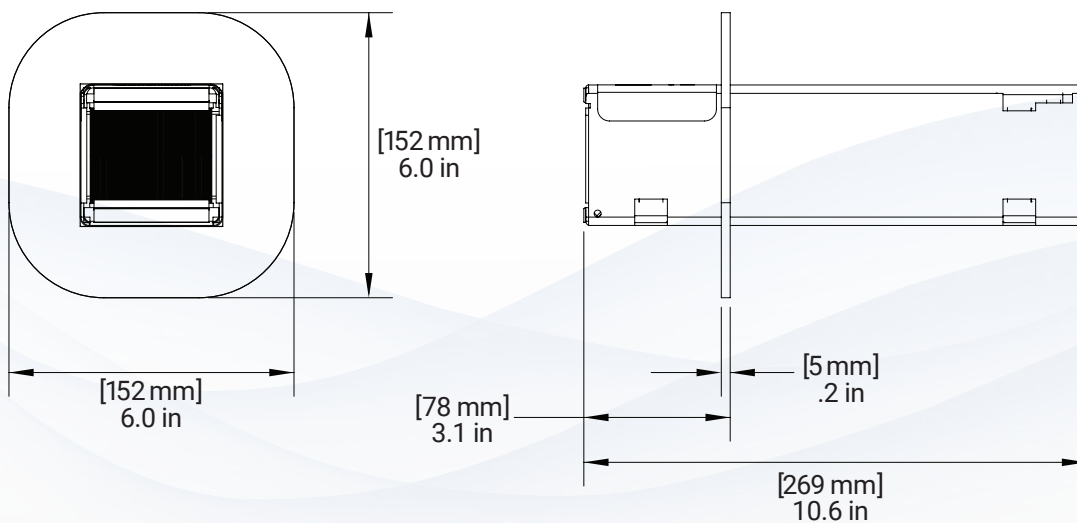

MDM300A Fire-Rated Cable Transit

MDM300A Solid Plate - Deck or Bulkhead Installation

MDM300A Solid Plate - Transit Dimensions

Note: Please refer to Type Approval Certificates for insulation requirements.