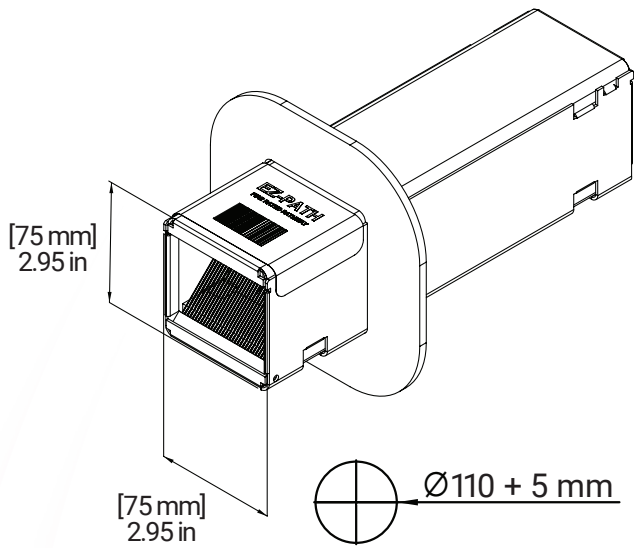

MDM300A Fire-Rated Cable Transit

MDM300A Solid Plate - Deck or Bulkhead Installation

MDM300A Solid Plate - Transit Dimensions

Note: Please refer to Type Approval Certificates for insulation requirements.