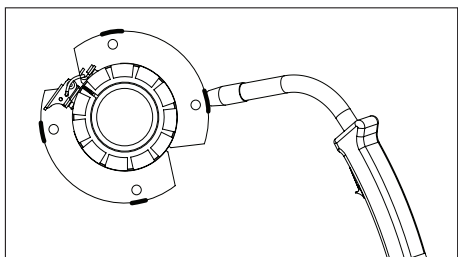

MFC

MARINE FIRESTOP COLLARS

COLLAR CONTRA FUEGO
COLLIER COUPE-FEU

INSTALLATION INSTRUCTIONS

MFC50, MFC60, MFC63, MFC75, MFC90, MFC110, MFC115, MFC125,
MFC140, MFC160, MFC169, MFC200, MFC219, MFC225, MFC273, MFC324

INSTRUCCIONES • MODE D'EMPLOI

1.

2.

3.

3A.

LIMITED WARRANTY: STI warrants that its products will be free of defects for one year from the date of purchase. In the event a product does not conform to this warranty, the sole and exclusive remedy is, at STI's option, replacement of the product or refund of the purchase price. The warranty provided herein shall be void and of no effect in the event that the product is not installed in accordance with STI's published instructions, listed systems and applicable building and safety codes. THIS WARRANTY IS IN LIEU OF ALL OTHER REPRESENTATIONS AND EXPRESSED OR IMPLIED WARRANTIES (including the implied warranties of merchantability or fitness for a particular use) AND UNDER NO CIRCUMSTANCES SHALL STI BE LIABLE FOR ANY DIRECT, INDIRECT, SPECIAL, INCIDENTAL OR CONSEQUENTIAL DAMAGES OR LOSSES, INCLUDING, WITHOUT LIMITATION, ANY LOSS OF REVENUE, PROFIT OR USE. Prior to use, the user shall determine the suitability of the product for its intended use, and the user assumes all risks and liability for subsequent use. No person other than an officer of STI is authorized to bind STI to any other warranty for any product for which this warranty is issued.

COPYRIGHT © 2013 SPECIFIED TECHNOLOGIES INC.

Somerville, NJ 08876 USA
US Toll Free: (800) 992-1180 • Outside US: + 1 908 526 8000
www.stimarine.com • ZIS1067-2773