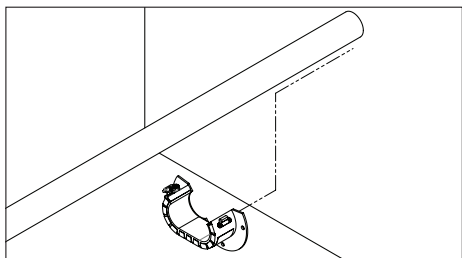

MFC

MARINE FIRESTOP COLLARS

COLLAR CONTRA FUEGO
COLLIER COUPE-FEU

INSTALLATION INSTRUCTIONS

MFC50, MFC60, MFC63, MFC75, MFC90, MFC110, MFC115, MFC125,
MFC140, MFC160, MFC169, MFC200, MFC219, MFC225, MFC273, MFC324

INSTRUCCIONES • MODE D'EMPLOI

1.

2.

3.

3A.

LIMITED WARRANTY: STI warrants that its products will be free of defects for one year from the date of purchase. In the event a product does not conform to this warranty, the sole and exclusive remedy is, at STI's option, replacement of the product or refund of the purchase price. The warranty provided herein shall be void and of no effect in the event that the product is not installed in accordance with STI's published instructions, listed systems and applicable building and safety codes. THIS WARRANTY IS IN LIEU OF ALL OTHER REPRESENTATIONS AND EXPRESSED OR IMPLIED WARRANTIES (including the implied warranties of merchantability or fitness for a particular use) AND UNDER NO CIRCUMSTANCES SHALL STI BE LIABLE FOR ANY DIRECT, INDIRECT, SPECIAL, INCIDENTAL OR CONSEQUENTIAL DAMAGES OR LOSSES, INCLUDING, WITHOUT LIMITATION, ANY LOSS OF REVENUE, PROFIT OR USE. Prior to use, the user shall determine the suitability of the product for its intended use, and the user assumes all risks and liability for subsequent use. No person other than an officer of STI is authorized to bind STI to any other warranty for any product for which this warranty is issued.

COPYRIGHT © 2013 SPECIFIED TECHNOLOGIES INC.

Somerville, NJ 08876 USA
US Toll Free: (800) 992-1180 • Outside US: + 1 908 526 8000
www.stimarine.com • ZIS1067-2773