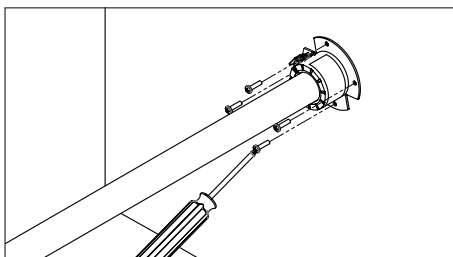

MFC

MARINE FIRESTOP COLLARS

COLLAR CONTRA FUEGO
COLLIER COUPE-FEU

INSTALLATION INSTRUCTIONS

MFC50, MFC60, MFC63, MFC75, MFC90, MFC110, MFC115, MFC125,
MFC140, MFC160, MFC169, MFC200, MFC219, MFC225, MFC273, MFC324

INSTRUCCIONES • MODE D'EMPLOI

1.

2.

3.

3A.

LIMITED WARRANTY: STI warrants that its products will be free of defects for one year from the date of purchase. In the event a product does not conform to this warranty, the sole and exclusive remedy is, at STI's option, replacement of the product or refund of the purchase price. The warranty provided herein shall be void and of no effect in the event that the product is not installed in accordance with STI's published instructions, listed systems and applicable building and safety codes. THIS WARRANTY IS IN LIEU OF ALL OTHER REPRESENTATIONS AND EXPRESSED OR IMPLIED WARRANTIES (including the implied warranties of merchantability or fitness for a particular use) AND UNDER NO CIRCUMSTANCES SHALL STI BE LIABLE FOR ANY DIRECT, INDIRECT, SPECIAL, INCIDENTAL OR CONSEQUENTIAL DAMAGES OR LOSSES, INCLUDING, WITHOUT LIMITATION, ANY LOSS OF REVENUE, PROFIT OR USE. Prior to use, the user shall determine the suitability of the product for its intended use, and the user assumes all risks and liability for subsequent use. No person other than an officer of STI is authorized to bind STI to any other warranty for any product for which this warranty is issued.

COPYRIGHT © 2013 SPECIFIED TECHNOLOGIES INC.

Somerville, NJ 08876 USA
US Toll Free: (800) 992-1180 • Outside US: + 1 908 526 8000
www.stimarine.com • ZIS1067-2773