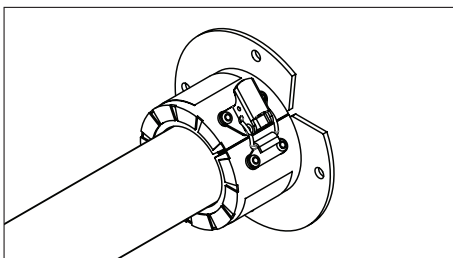

MFC

MARINE FIRESTOP COLLARS

COLLAR CONTRA FUEGO
COLLIER COUPE-FEU

INSTALLATION INSTRUCTIONS

MFC50, MFC60, MFC63, MFC75, MFC90, MFC110, MFC115, MFC125,
MFC140, MFC160, MFC169, MFC200, MFC219, MFC225, MFC273, MFC324

INSTRUCCIONES • MODE D'EMPLOI

1.

2.

3.

3A.

LIMITED WARRANTY: STI warrants that its products will be free of defects for one year from the date of purchase. In the event a product does not conform to this warranty, the sole and exclusive remedy is, at STI's option, replacement of the product or refund of the purchase price. The warranty provided herein shall be void and of no effect in the event that the product is not installed in accordance with STI's published instructions, listed systems and applicable building and safety codes. THIS WARRANTY IS IN LIEU OF ALL OTHER REPRESENTATIONS AND EXPRESSED OR IMPLIED WARRANTIES (including the implied warranties of merchantability or fitness for a particular use) AND UNDER NO CIRCUMSTANCES SHALL STI BE LIABLE FOR ANY DIRECT, INDIRECT, SPECIAL, INCIDENTAL OR CONSEQUENTIAL DAMAGES OR LOSSES, INCLUDING, WITHOUT LIMITATION, ANY LOSS OF REVENUE, PROFIT OR USE. Prior to use, the user shall determine the suitability of the product for its intended use, and the user assumes all risks and liability for subsequent use. No person other than an officer of STI is authorized to bind STI to any other warranty for any product for which this warranty is issued.

COPYRIGHT © 2013 SPECIFIED TECHNOLOGIES INC.

Somerville, NJ 08876 USA
US Toll Free: (800) 992-1180 • Outside US: + 1 908 526 8000
www.stimarine.com • ZIS1067-2773